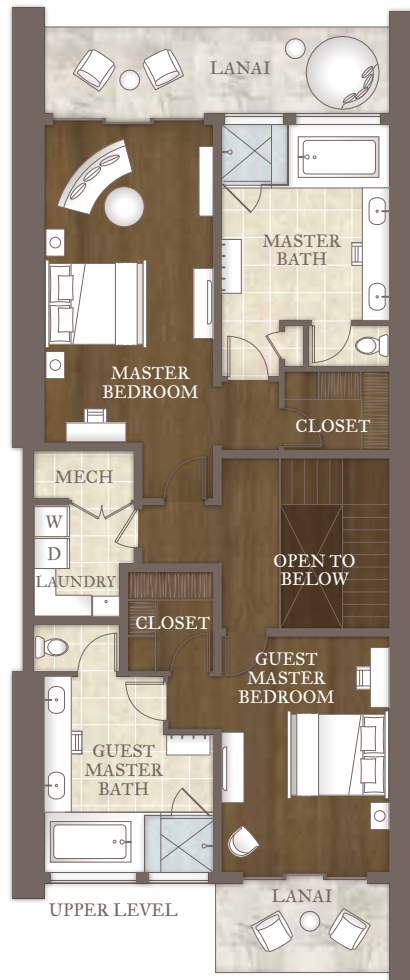

## KAIHOLO RESIDENCE

3 BEDROOM | 3.5 BATH

Interior Living Area: 2,689 sq ft

Lanai: 733 sq ft

Total Living Area: 3,422 sq ft

ENTRY LEVEL

*\* Every Residence is unique and this floor plan is for illustrative purposes only.*