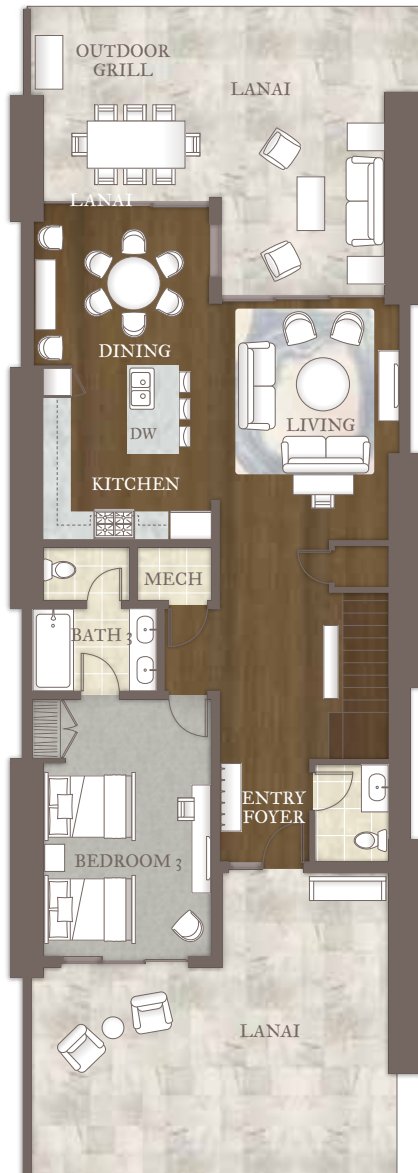

## KAIHOLO RESIDENCE

3 BEDROOM | 3.5 BATH

Interior Living Area: 2,689 sq ft

Lanai: 733 sq ft

Total Living Area: 3,422 sq ft

ENTRY LEVEL

*\* Every Residence is unique and this floor plan is for illustrative purposes only.*